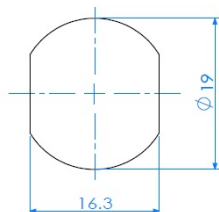

PRODUCT SHEET

Description:

Cam Lock 1930, 90DG, Black Anod, Cam No. A01, KA D20,CK SISO

Item number:

14.04.501-4

Units	Box	Carton	HS Code	Barcode
Pcs.	12	240	8301300000	
				5704866507011

L1=16mm
L2=20mm
L3=25mm
L4=30mm