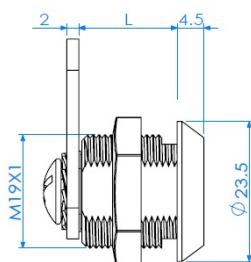

PRODUCT SHEET

Description:

Cam Lock 1930, 90DG, Black Anod, Cam No. A01, KA D20,CK SISO

Item number:

14.04.501-4

Units	Box	Carton	HS Code	Barcode
Pcs.	12	240	8301300000	
				5704866507011

L1=16mm
L2=20mm
L3=25mm
L4=30mm