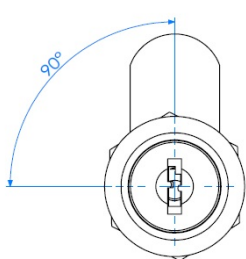

PRODUCT SHEET

Description:

Cam Lock 1930, 90DG, Black Anod, Cam No. A01, KA D20,CK SISO

Item number:

14.04.501-4

Units	Box	Carton	HS Code	Barcode
Pcs.	12	240	8301300000	
				5704866507011

L1=16mm
L2=20mm
L3=25mm
L4=30mm